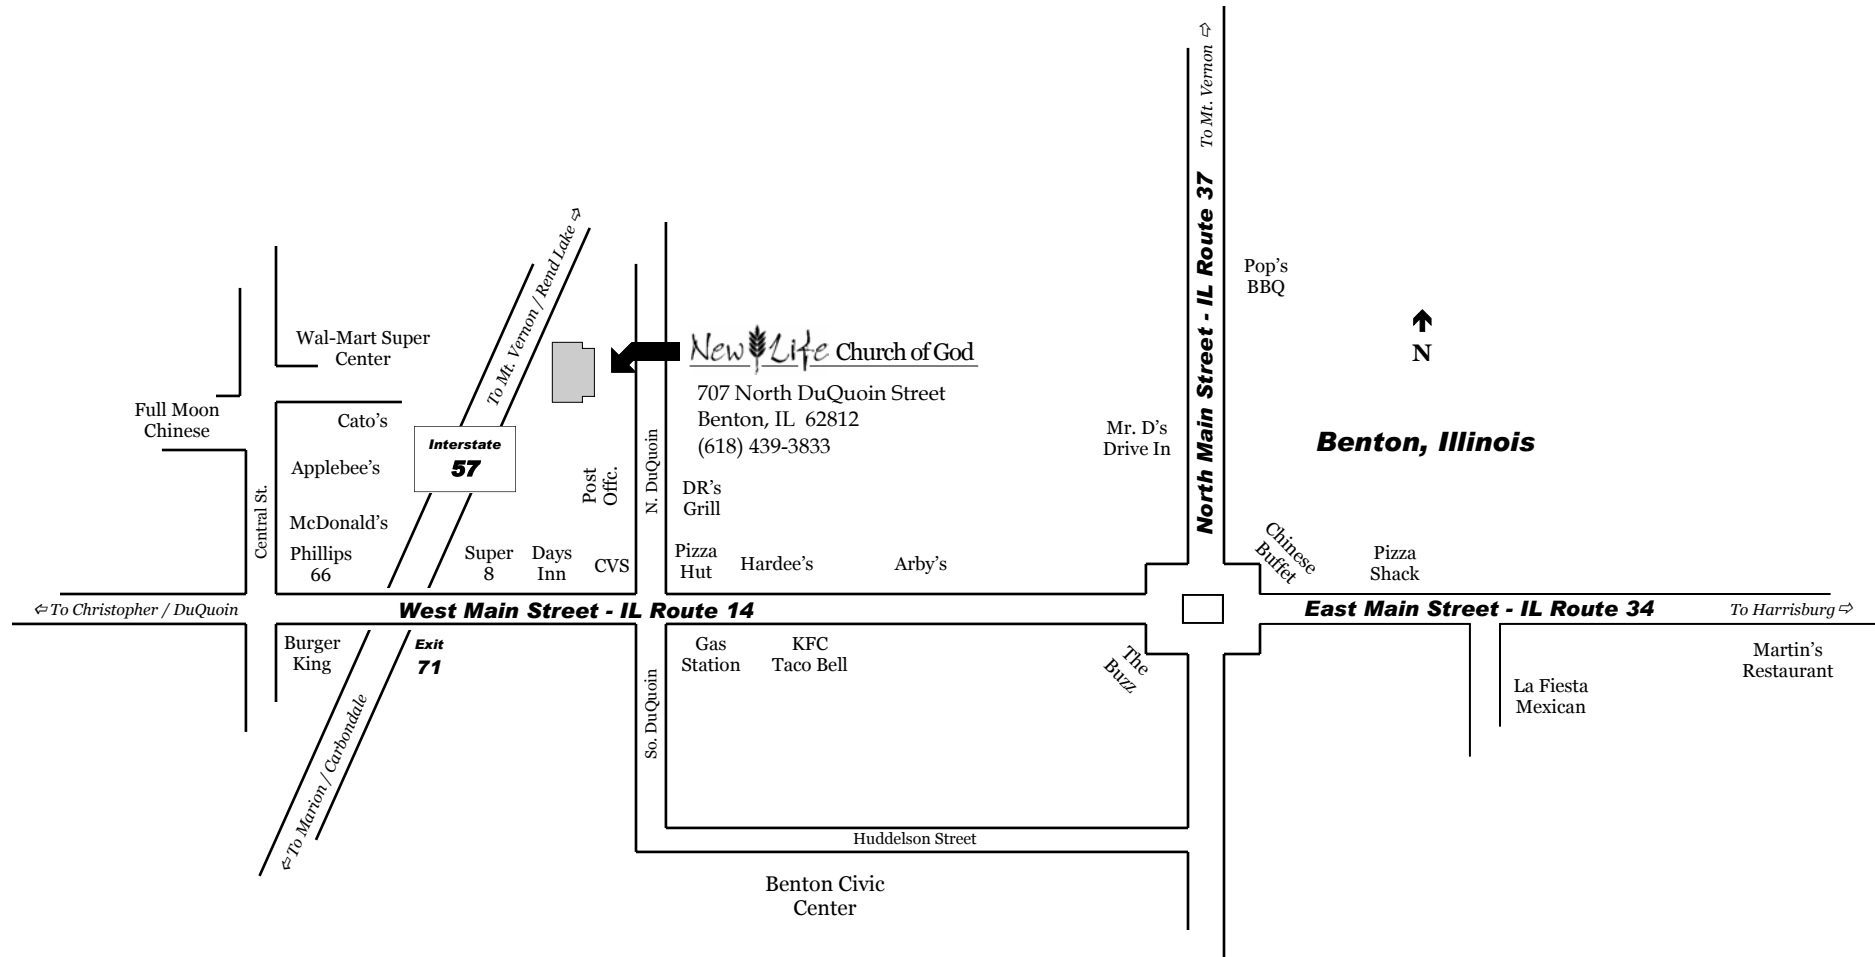

Benton Area Restaurants & Conveniences

Cozy
Table

Dairy
Queen

Recommended Housing Options

★★	Super 8	8 Blocks
★★½	Days Inn	7 Blocks
★★★	Rend Lake Seasons Lodge	5 mi. North
★★★	Rend Lake Resort	10 mi. North
★★★	Marion, IL Hotels	18 mi. South
★★★	Mt. Vernon, IL Hotels	25 mi. North