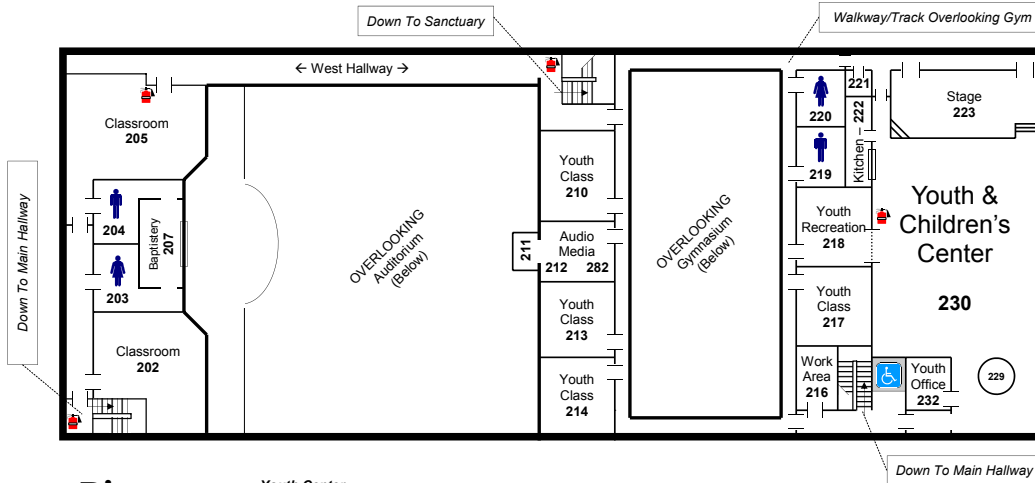

Upper Level

Intercom Directory

To call another room, pick up the phone and dial the three digit extension shown.

Offices	Meeting Rooms
103 Reception	100 Sanctuary
104 Gail	114 Class
106 Volunteer	115 Meeting Rm.
107 Pastor	121 Conf. Center
126 Jeremy	125 Music
184 Amy	127 Prayer
187 Pat	131 Gym
194 Cameron	136 Pre-K Class
211 Audio	202 Youth Class
212 Screen	205 Youth Class
232 Luke	210 Youth Class
282 Media	213 Youth Class
	214 Youth Class

Youth Center

- 216 Work Area
- 217 Youth Class
- 218 Youth Class
- 222 Youth Kitchen
- 223 Youth Stage
- 230 Youth Center

Other

- 119 Nursery
- 120 Kitchen
- 123 Stage
- 122 W. Stage
- 152 Food Stg.
- 143 Garage
- 175 Guest
- 111 Wireless 1
- 222 Wireless 2

Outside Directory

Press **SYS SPD** Key.
Enter letter of last name.
Press **#** to scroll forward.
Press ***** to scroll backward.
Press **Outgoing** to auto dial.

Feature Codes:

(SPCL + Code)

XFR Intercom	347+ext
Music Directory	313
Private Hold	307
	336

For an OUTSIDE LINE:

1. Pick Up Phone.
2. Press **OUTGOING** key.
3. Enter 4-digit Code.
  (If Required)