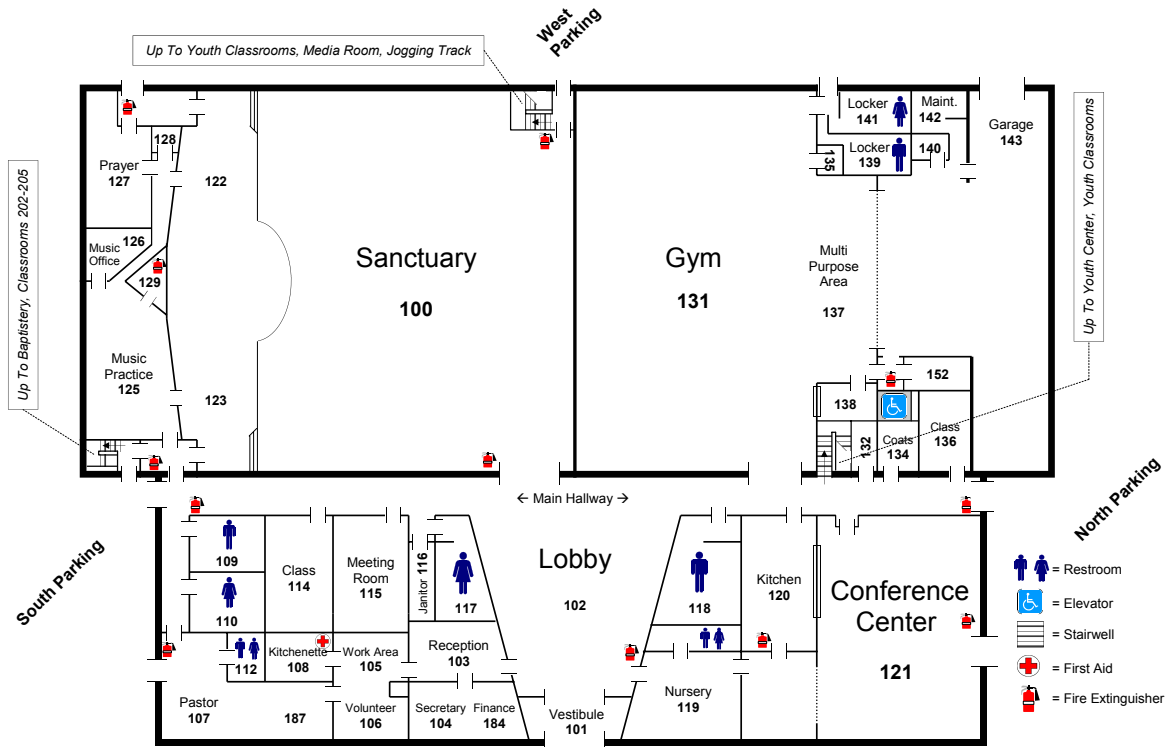

Lower Level

New Life Map & Telephone Directory

To call another room, pick up the phone and dial its 3-digit room number shown.

Map Not To Scale
Rev. 04/2004

New Life Church Of God
707 North DuQuoin Street
PO Box 394
Benton, IL 62812-0394

Upper Level

Intercom Directory

To call another room, pick up the phone and dial the three digit extension shown.

Offices	Meeting Rooms
103 Reception	100 Sanctuary
104 Gail	114 Class
106 Volunteer	115 Meeting Rm.
107 Pastor	121 Conf. Center
126 Jeremy	125 Music
184 Amy	127 Prayer
187 Pat	131 Gym
194 Cameron	136 Pre-K Class
211 Audio	202 Youth Class
212 Screen	205 Youth Class
232 Luke	210 Youth Class
282 Media	213 Youth Class
	214 Youth Class

Youth Center

- 216 Work Area
- 217 Youth Class
- 218 Youth Class
- 222 Youth Kitchen
- 223 Youth Stage
- 230 Youth Center

Other

- 119 Nursery
- 120 Kitchen
- 123 Stage
- 122 W. Stage
- 152 Food Stg.
- 143 Garage
- 175 Guest
- 111 Wireless 1
- 222 Wireless 2